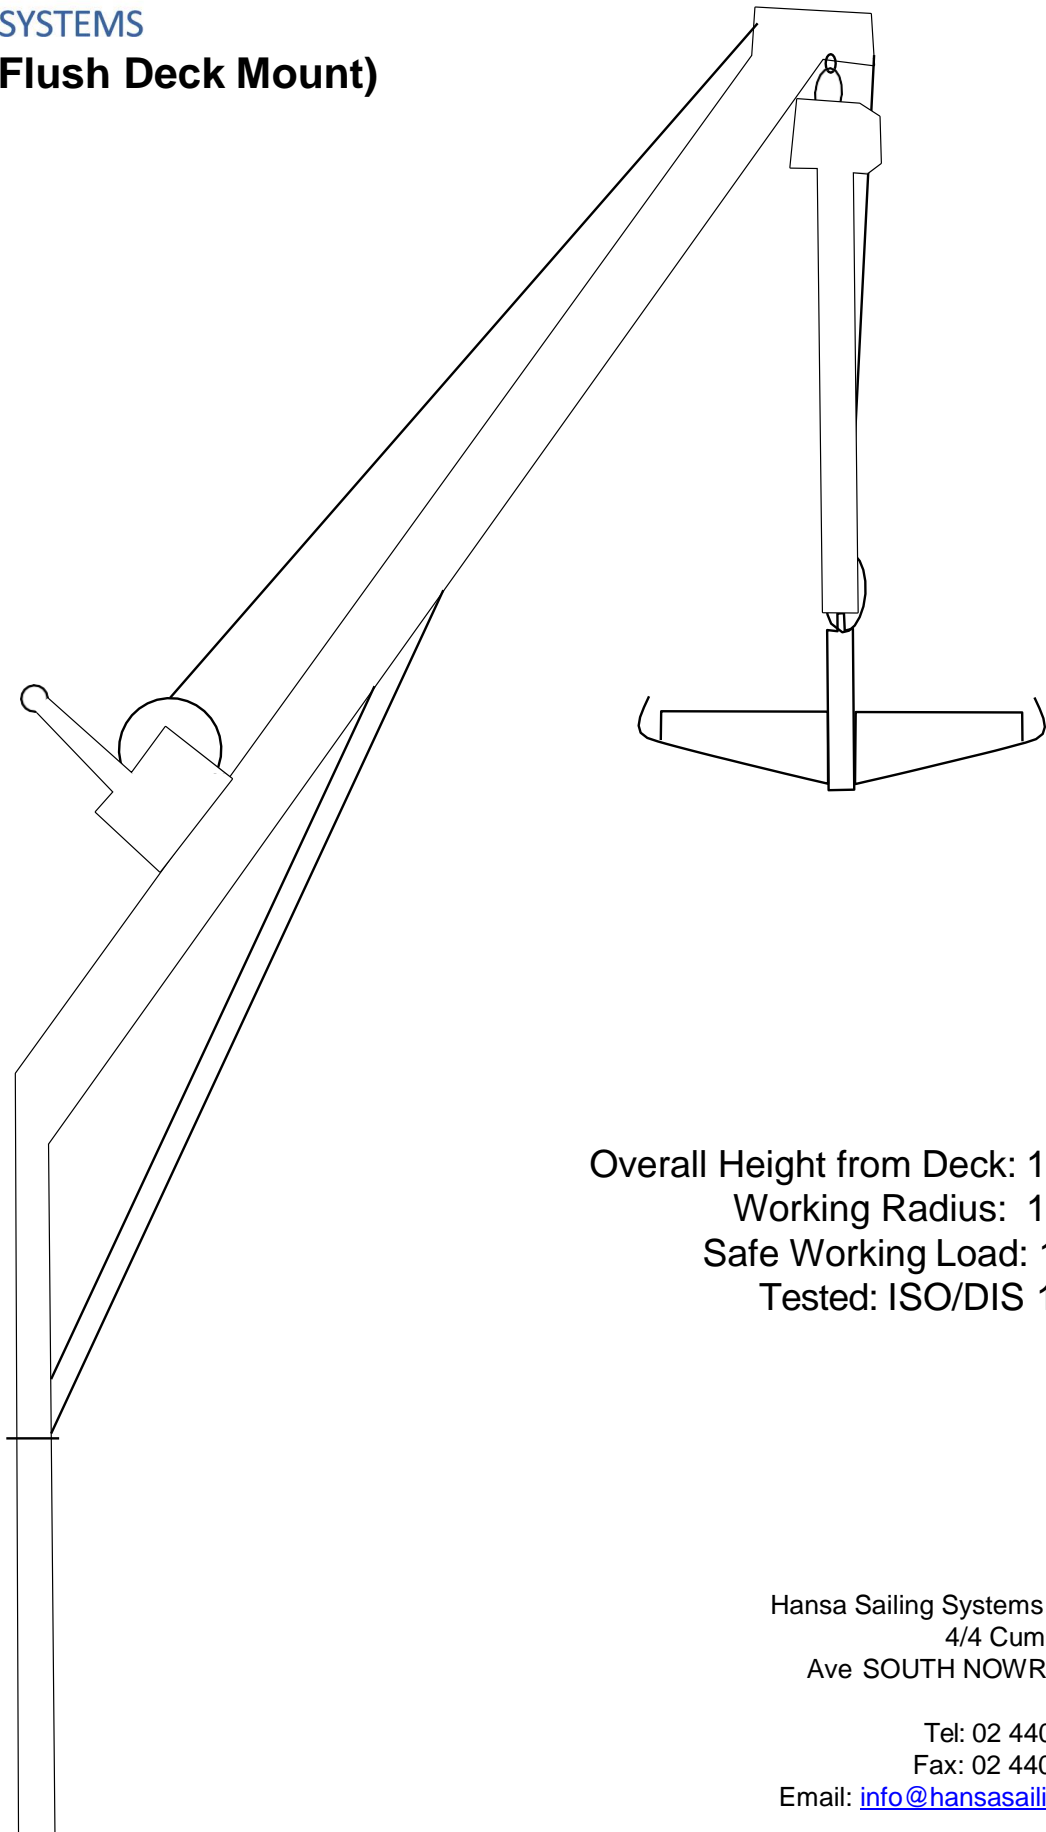

**hansa**

SAILING SYSTEMS

**C-Crane (Flush Deck Mount)**

Hansa Sailing Systems Pty Ltd

Overall Height from Deck: 1.85 M

Working Radius: 1.05 M

Safe Working Load: 120kg

Tested: ISO/DIS 10535