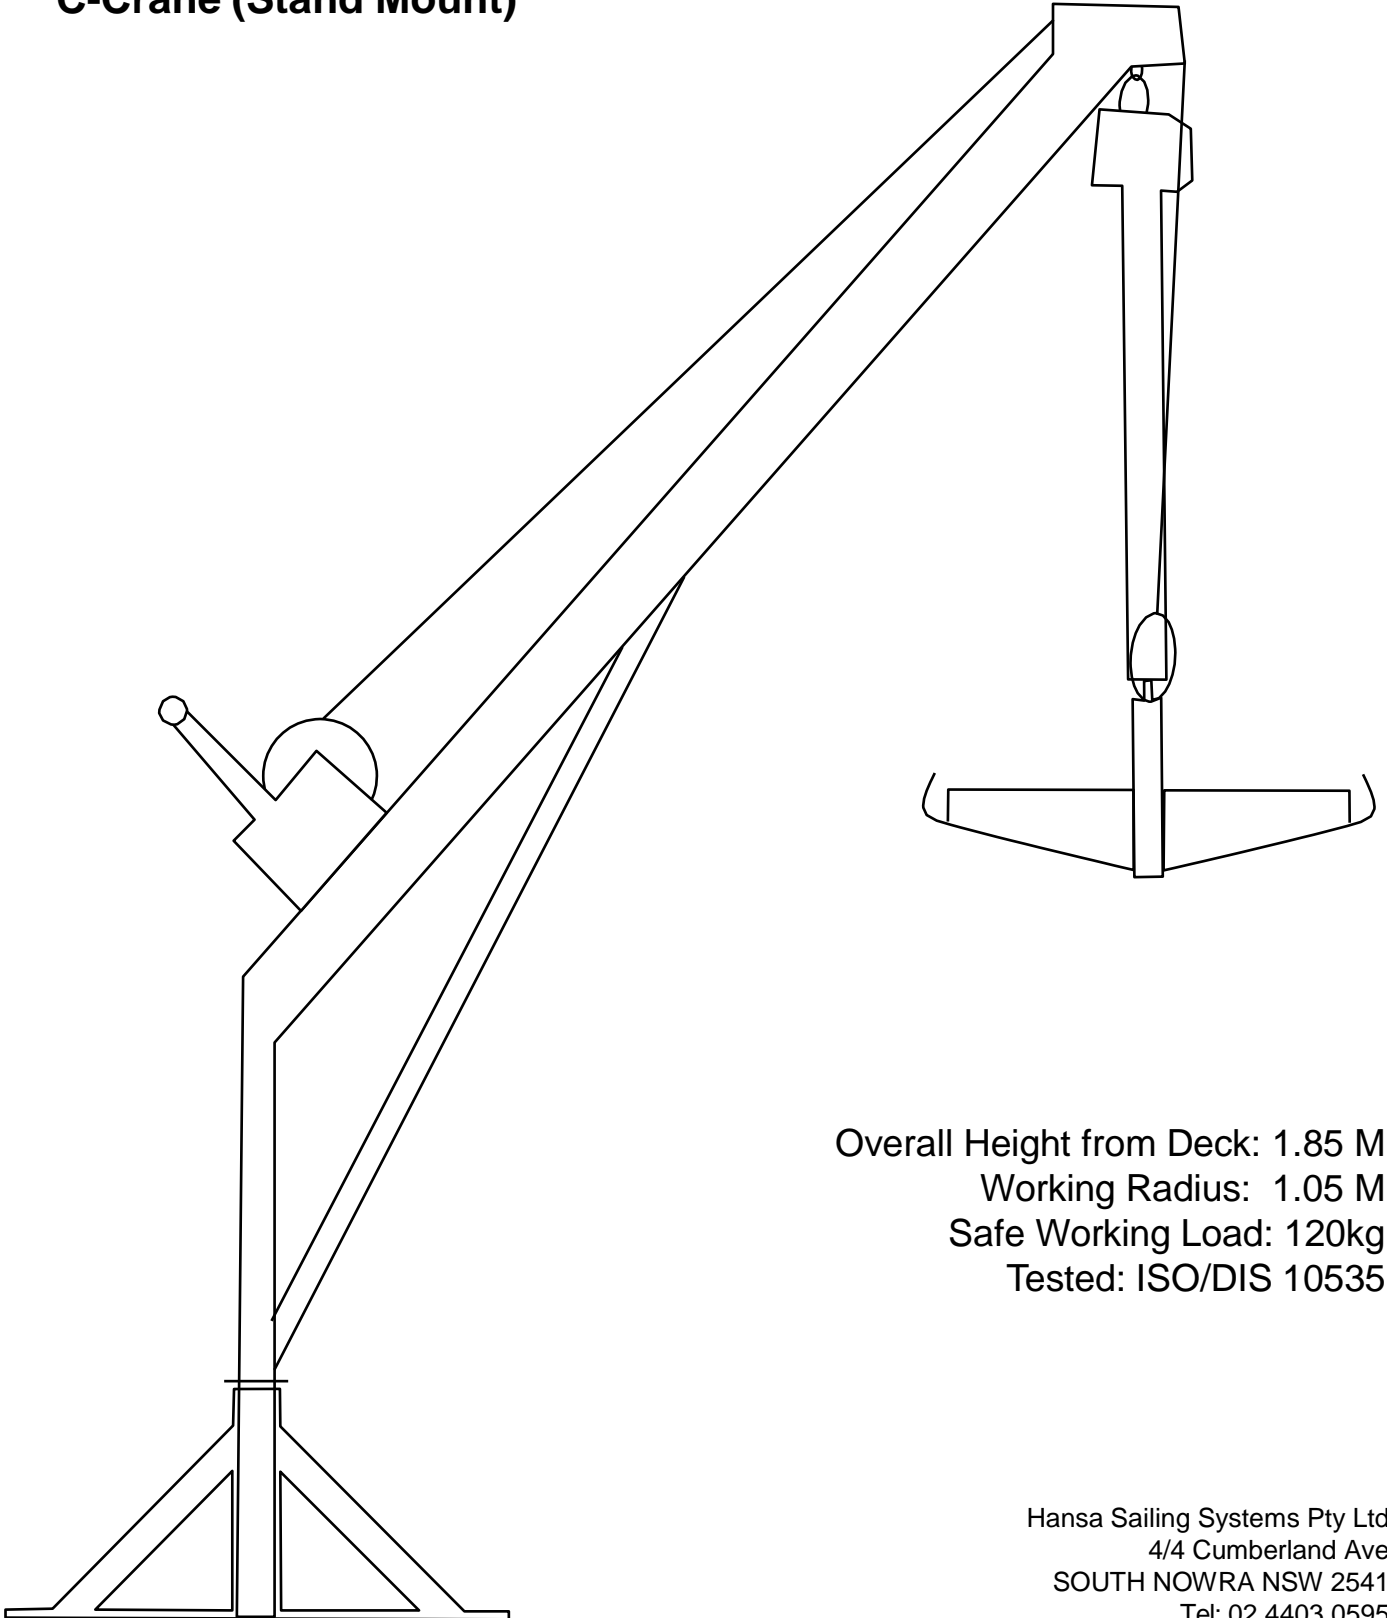

Hansa Sailing Systems Pty Ltd

C-Crane (Stand Mount)

Overall Height from Deck: 1.85 M
Working Radius: 1.05 M
Safe Working Load: 120kg
Tested: ISO/DIS 10535

Hansa Sailing Systems Pty Ltd
4/4 Cumberland Ave
SOUTH NOWRA NSW 2541
Tel: 02 4403 0595
Fax: 02 4403 0598
Email: info@hansasailing.com