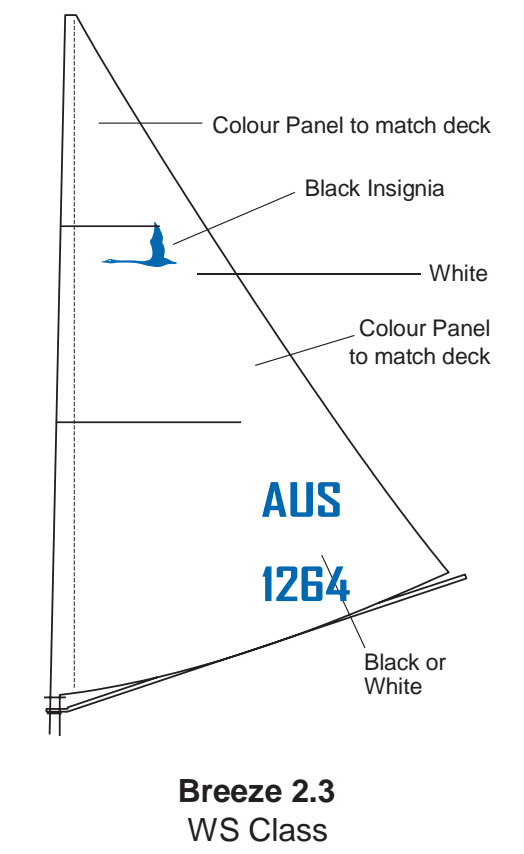

Hansa Deck & Sail Colours - July 2018

Deck Colours

Dark Blue

Jade

Yellow

Red

Grey

Lilac

Light Blue

Lime

Orange

Pink

Please Note: Colours are approximations only. All hulls are white.