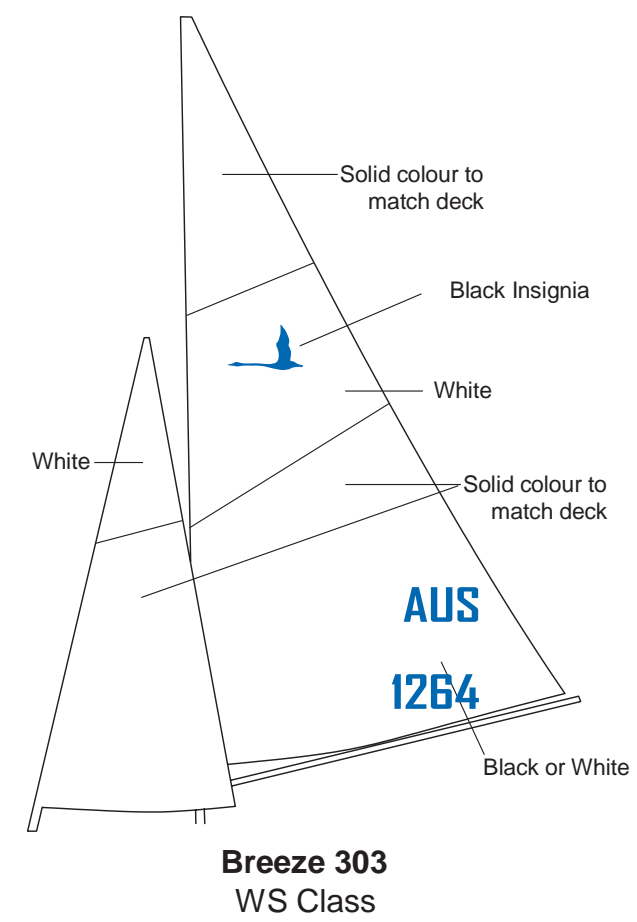

Hansa Deck & Sail Colours - July 2018

Deck Colours

Dark Blue

Jade

Yellow

Red

Grey

Lilac

Light Blue

Lime

Orange

Pink

Please Note: Colours are approximations only. All hulls are white.