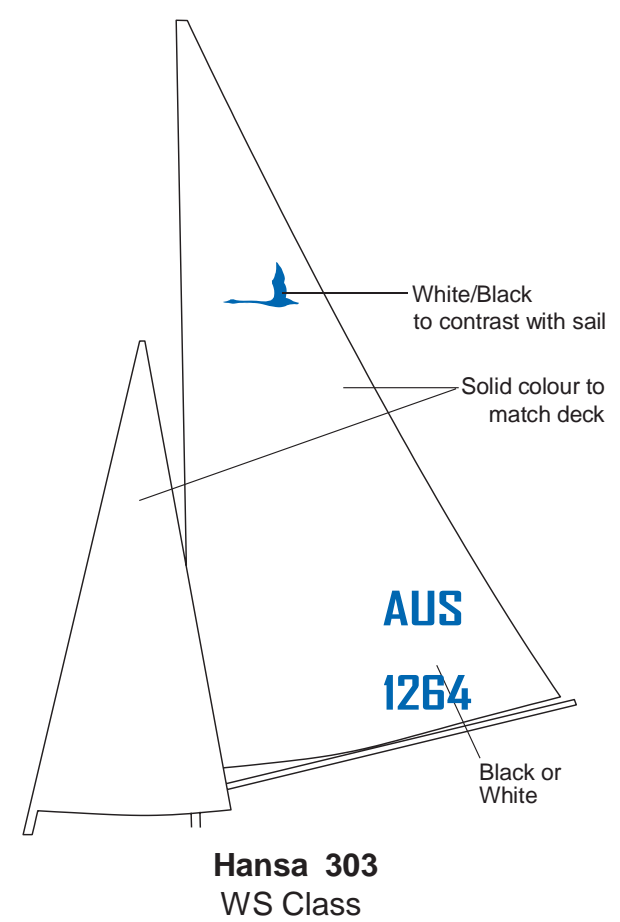

Hansa Deck & Sail Colours - July 2018

Deck Colours

Dark Blue

Jade

Yellow

Red

Grey

Lilac

Light Blue

Lime

Orange

Pink

Please Note: Colours are approximations only. All hulls are white.