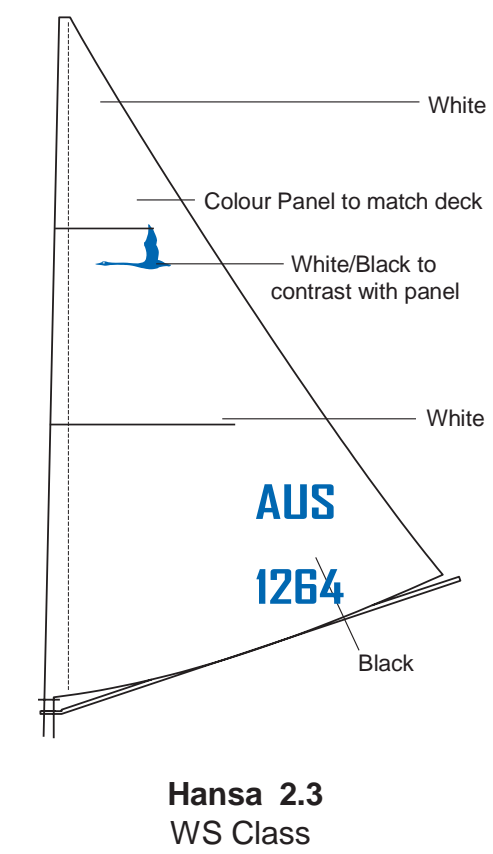

Hansa Deck & Sail Colours - July 2018

Deck Colours

Dark Blue

Jade

Yellow

Red

Grey

Lilac

Light Blue

Lime

Orange

Pink

Please Note: Colours are approximations only. All hulls are white.