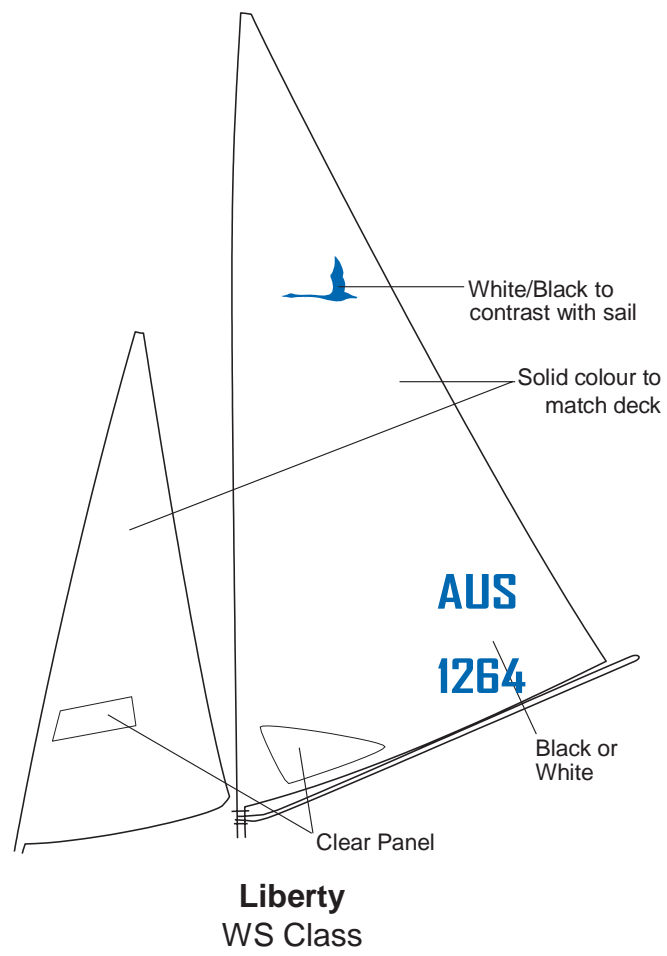

Hansa Deck & Sail Colours - July 2018

Deck Colours

Dark Blue

Jade

Yellow

Red

Grey

Lilac

Light Blue

Lime

Orange

Pink

Please Note: Colours are approximations only. All hulls are white.