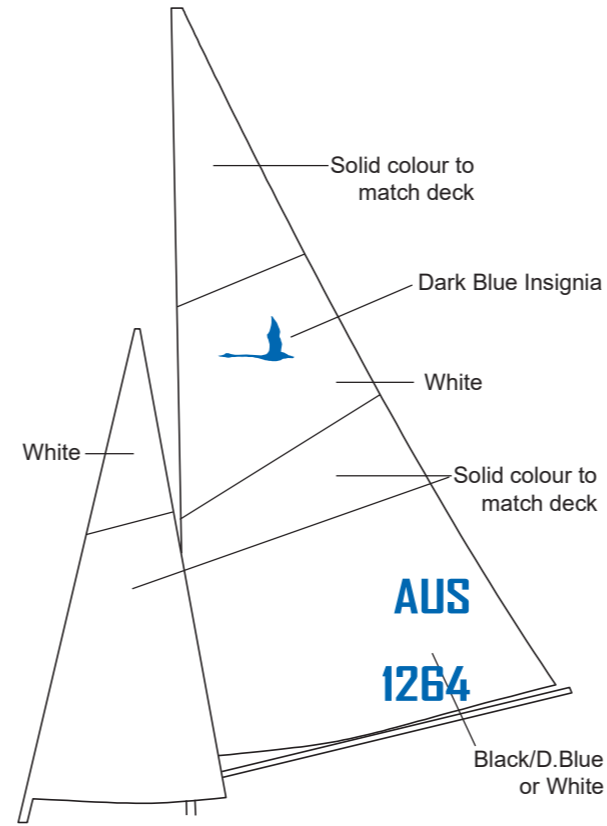

Hansa Deck & Sail Colours - November 2024

Liberty
WS Class

Hansa 303
WS Class

Breeze 303
WS Class

Hansa 2.3
WS Class

Breeze 2.3
WS Class

Deck Colours

Dark Blue

Jade

Yellow

Red

Grey

Lilac

Light Blue

Lime

Orange

Pink

Green

Please Note: Colours are approximations only. All hulls are white.