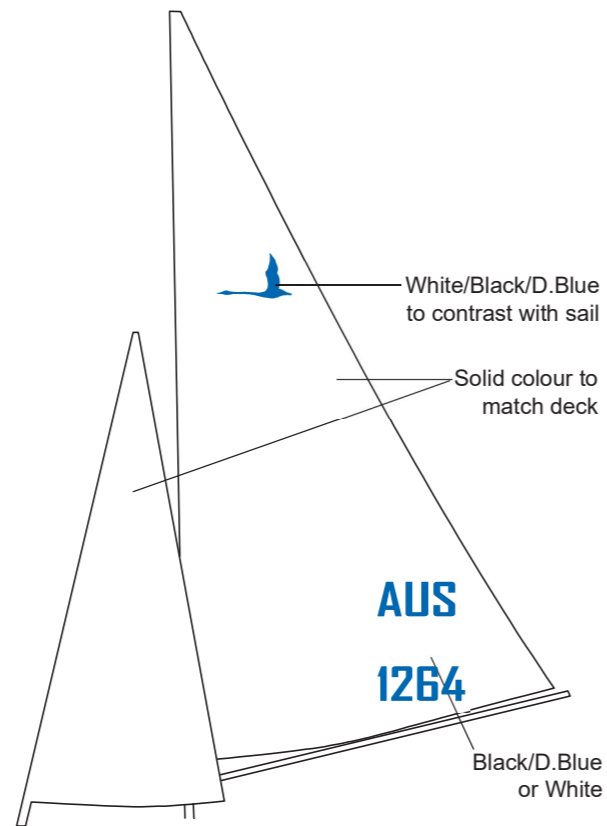

Hansa Deck & Sail Colours - November 2024

Liberty
WS Class

Hansa 303
WS Class

Breeze 303
WS Class

Hansa 2.3
WS Class

Breeze 2.3
WS Class

Deck Colours

Dark Blue

Jade

Yellow

Red

Grey

Lilac

Light Blue

Lime

Orange

Pink

Green

Please Note: Colours are approximations only. All hulls are white.