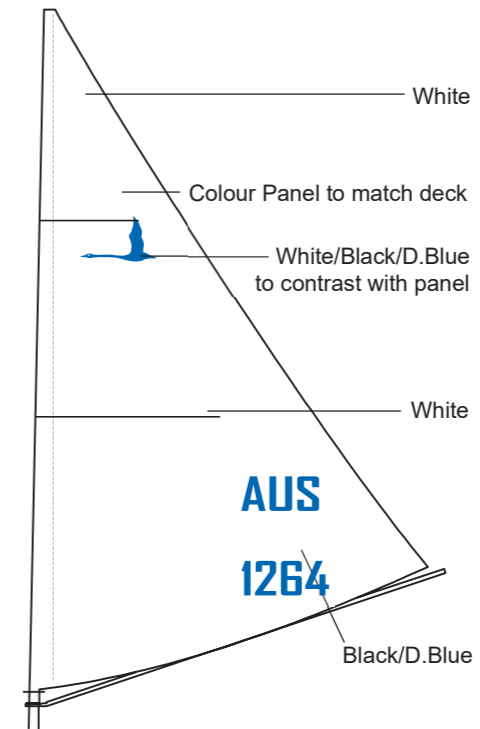

Hansa Deck & Sail Colours - November 2024

Liberty
WS Class

Hansa 303
WS Class

Breeze 303
WS Class

Hansa 2.3
WS Class

Breeze 2.3
WS Class

Deck Colours

Dark Blue

Jade

Yellow

Red

Grey

Lilac

Light Blue

Lime

Orange

Pink

Green

Please Note: Colours are approximations only. All hulls are white.