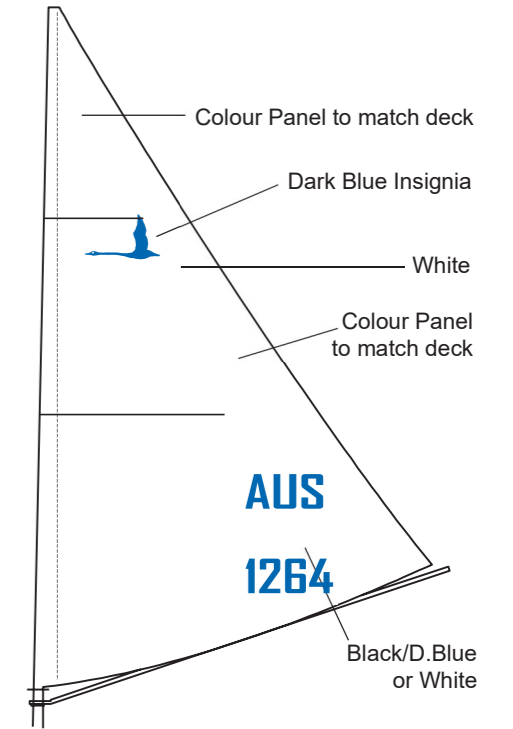

Hansa Deck & Sail Colours - November 2024

Liberty
WS Class

Hansa 303
WS Class

Breeze 303
WS Class

Hansa 2.3
WS Class

Breeze 2.3
WS Class

Deck Colours

Dark Blue

Jade

Yellow

Red

Grey

Lilac

Light Blue

Lime

Orange

Pink

Green

Please Note: Colours are approximations only. All hulls are white.