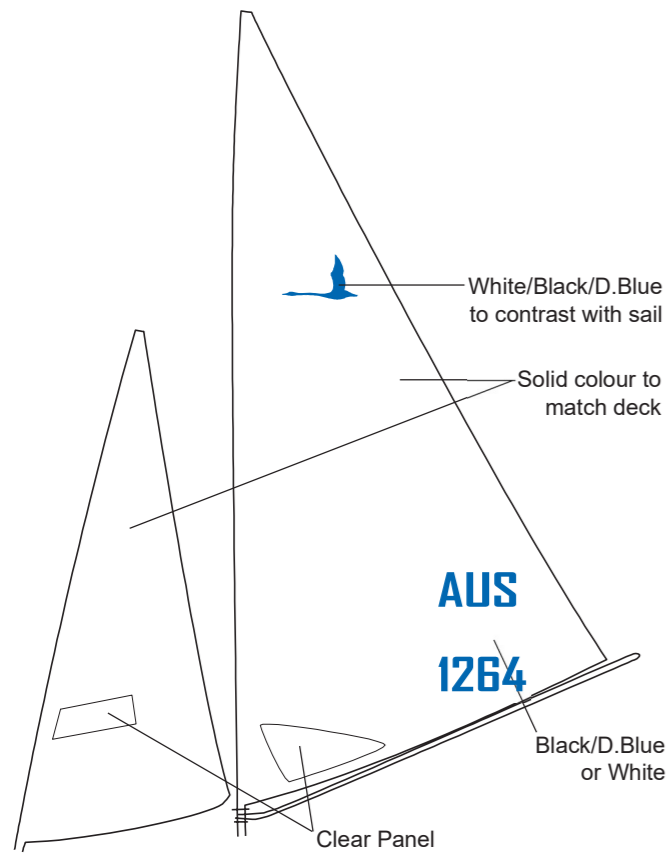

Hansa Deck & Sail Colours - November 2024

Liberty
WS Class

Hansa 303
WS Class

Breeze 303
WS Class

Hansa 2.3
WS Class

Breeze 2.3
WS Class

Deck Colours

Dark Blue

Jade

Yellow

Red

Grey

Lilac

Light Blue

Lime

Orange

Pink

Green

Please Note: Colours are approximations only. All hulls are white.