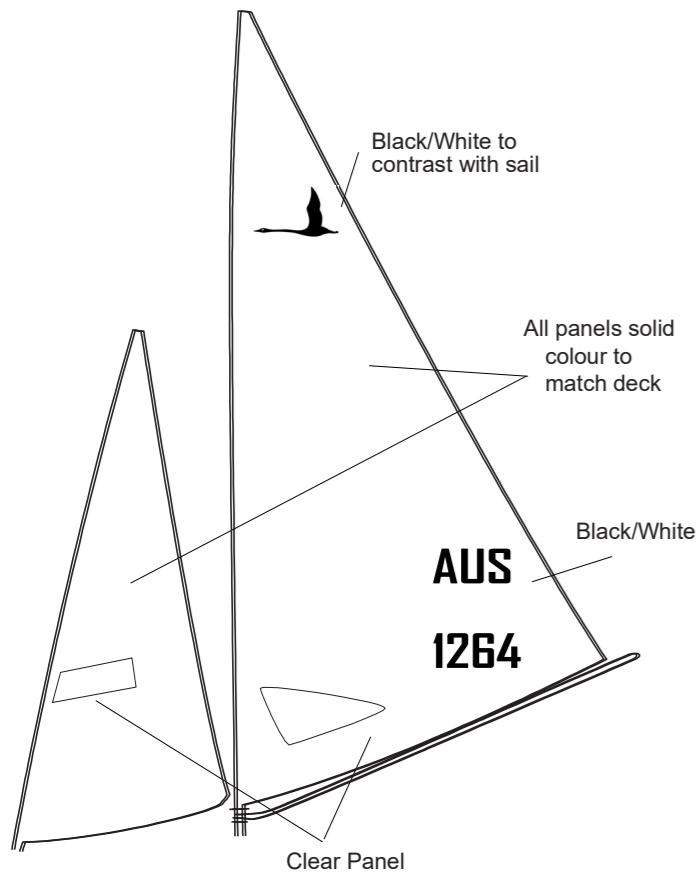

Hansa Deck & Sail Colours - July 2025

Liberty - WS Class

Hansa 303 - WS Class

Hansa 2.3 - WS Class

Deck Colours

Dark Blue

Jade

Yellow

Red

Grey

Lilac

Light Blue

Lime

Orange

Pink

Green

Please Note: Colours are approximations only. All hulls are white.