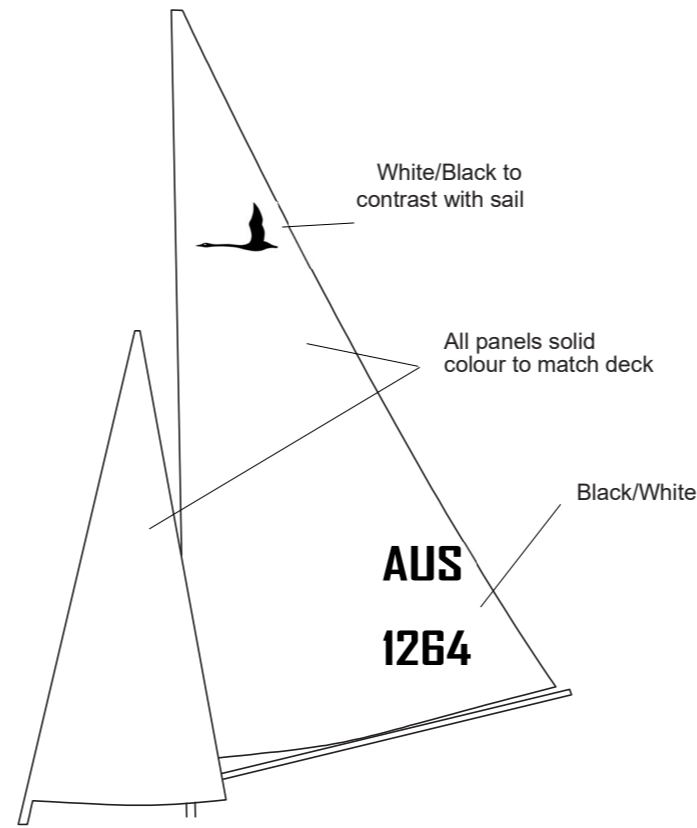

Hansa Deck & Sail Colours - July 2025

Liberty - WS Class

Hansa 303 - WS Class

Hansa 2.3 - WS Class

Deck Colours

Dark Blue

Jade

Yellow

Red

Grey

Lilac

Light Blue

Lime

Orange

Pink

Green

Please Note: Colours are approximations only. All hulls are white.