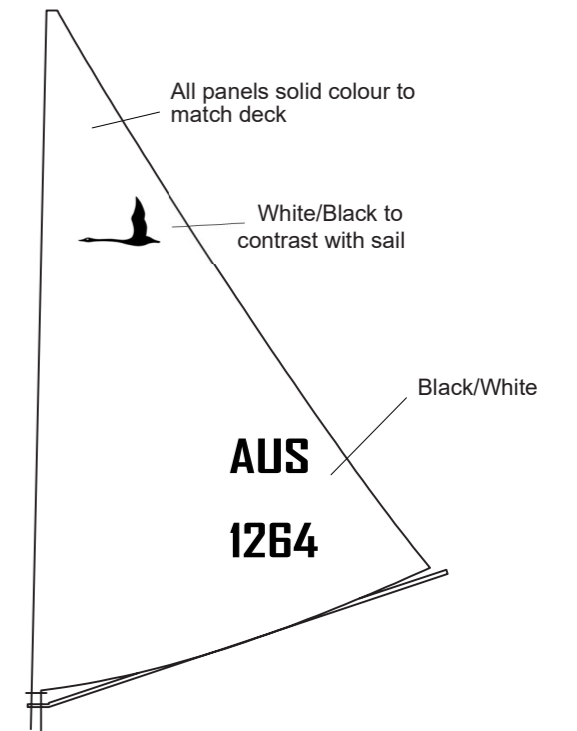

Hansa Deck & Sail Colours - July 2025

Liberty - WS Class

Hansa 303 - WS Class

Hansa 2.3 - WS Class

Deck Colours

Dark Blue

Jade

Yellow

Red

Grey

Lilac

Light Blue

Lime

Orange

Pink

Green

Please Note: Colours are approximations only. All hulls are white.