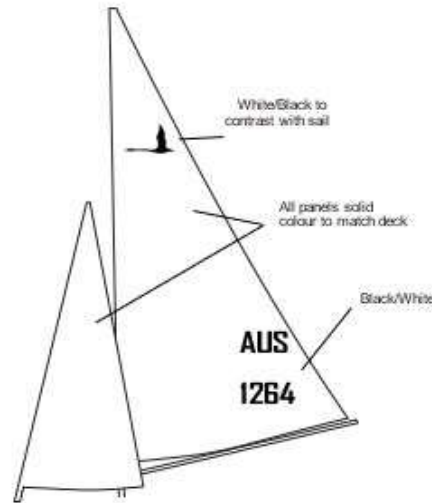

Hansa Deck & Sail Colours - July 2026

Liberty - WS Class

Hansa 303 Wide & Breeze - WS Class

Hansa 2.3 Wide & Breeze - WS Class

Deck Colours

Red

Orange

Yellow

Lime

Green

Jade

Light Blue

Dark Blue

Lilac

Pink

Grey - has white sails

Please Note: Colours are approximations only. All hulls are white.