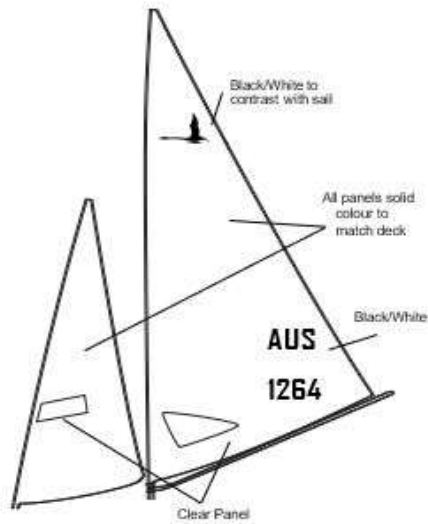

Hansa Deck & Sail Colours - July 2026

Liberty - WS Class

Hansa 303 Wide & Breeze - WS Class

Hansa 2.3 Wide & Breeze - WS Class

Deck Colours

Red

Orange

Yellow

Lime

Green

Jade

Light Blue

Dark Blue

Lilac

Pink

Grey - has white sails

Please Note: Colours are approximations only. All hulls are white.