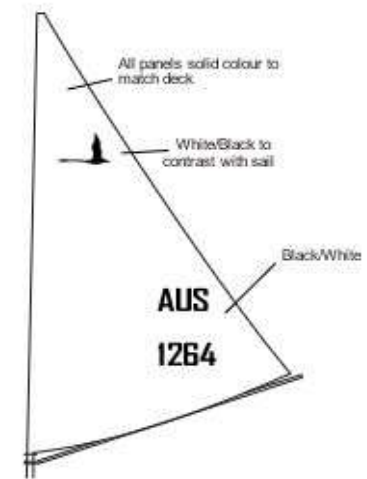

Hansa Deck & Sail Colours - July 2026

Liberty - WS Class

Hansa 303 Wide & Breeze - WS Class

Hansa 2.3 Wide & Breeze - WS Class

Deck Colours

Red

Orange

Yellow

Lime

Green

Jade

Light Blue

Dark Blue

Lilac

Pink

Grey - has white sails

Please Note: Colours are approximations only. All hulls are white.